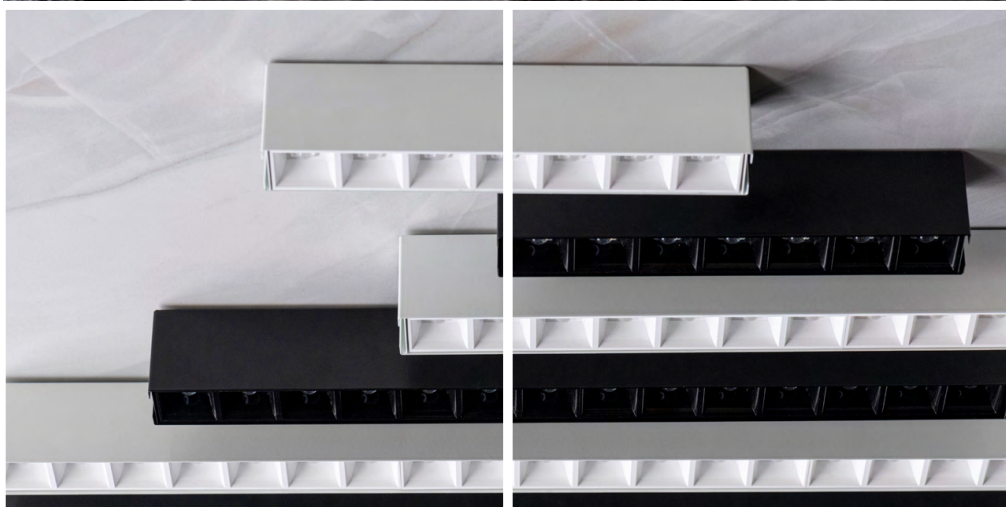

lumi**occo**

You create  
we light up

**ZENLU**

**ZNL-NT**  
— ZENLU

lumi**occo**

NAME	POWER	ILUMINATE	COLOUR TEMPERATURE	COLOUR RAL
ZNL-S7 9WWW W	9W	1150lm	3000K	white
ZNL-S7 14WWW W	14W	1650lm	3000K	white
ZNL-S7 9WNW W	9W	1250lm	4000K	white
ZNL-S7 14WNW W	14W	1700lm	4000K	white
ZNL-S7 9WWW B	9W	1050lm	3000K	black
ZNL-S7 14WWW B	14W	1450lm	3000K	black
ZNL-S7 9WNW B	9W	1100lm	4000K	black
ZNL-S7 14WNW B	14W	1550lm	4000K	black
ZNL-S14 18WWW W	18W	2350lm	3000K	white
ZNL-S14 23WWW W	23W	2850lm	3000K	white
ZNL-S14 18WNW W	18W	2150lm	4000K	white
ZNL-S14 23WNW W	23W	2600lm	4000K	white
ZNL-S14 18WWW B	18W	2100lm	3000K	black
ZNL-S14 23WWW B	23W	2500lm	3000K	black
ZNL-S14 18WNW B	18W	2200lm	4000K	black
ZNL-S14 23WNW B	23W	2650lm	4000K	black
ZNL-S21 32WWW W	32W	4000lm	3000K	white
ZNL-S21 42WWW W	42W	4950lm	3000K	white
ZNL-S21 32WNW W	32W	4200lm	4000K	white
ZNL-S21 42WNW W	42W	5150lm	4000K	white
ZNL-S21 32WWW B	32W	3550lm	3000K	black
ZNL-S21 42WWW B	42W	4350lm	3000K	black
ZNL-S21 32WNW B	32W	3750lm	4000K	black
ZNL-S21 42WNW B	42W	4600lm	4000K	black
ZNLD-S14 28WWW W	28W	3300lm	3000K	white
ZNLD-S14 28WNW W	28W	3450lm	4000K	white
ZNLD-S14 28WWN B	28W	3350lm	3000K	black
ZNLD-S14 28WNW B	28W	3050lm	4000K	black
ZNLD-S21 42WWW W	42W	4950lm	3000K	white
ZNLD-S21 42WNW W	42W	4500lm	4000K	white
ZNLD-S21 42WWW B	42W	5050lm	3000K	black
ZNLD-S21 42WNW B	42W	4600lm	4000K	black

Enclosure material: steel, plastic

### Minimalism that adapts to you

ZENLU is a collection of custom-made luminaires, designed with flexibility in mind. Offices, hotels, restaurants, lofts or modern apartments - wherever harmony of light and space counts. Freely choose the color and intensity of light, the color of the luminaires, lenses and diffusers.