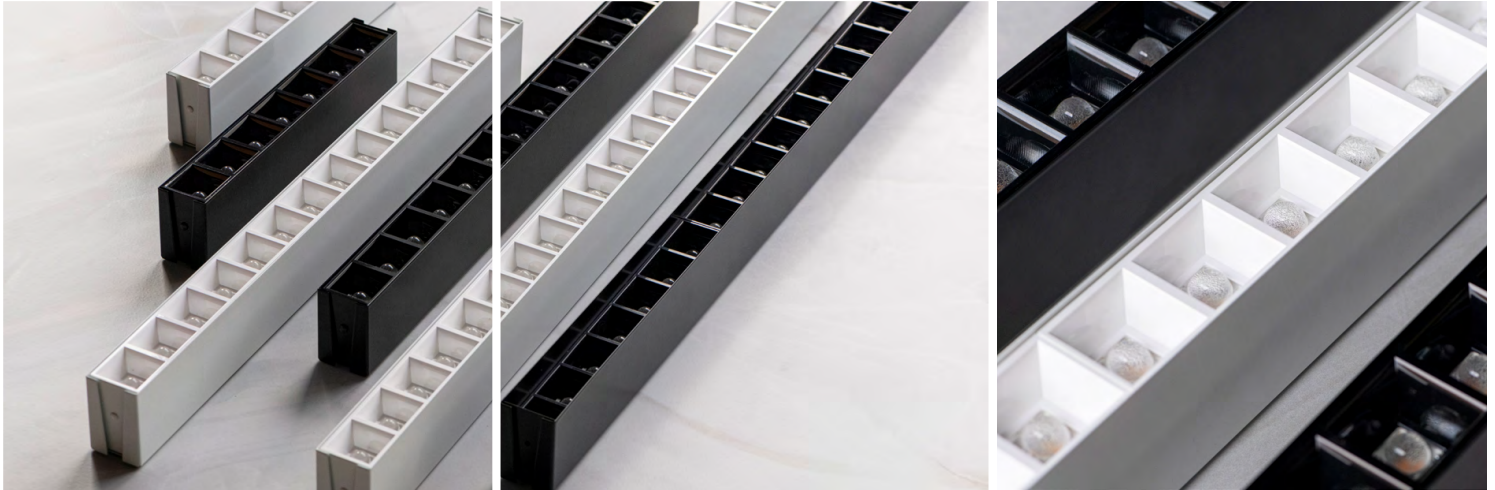

lumi**occo**

You create  
we light up

**ZENLU**

**ZNL-NT**  
— ZENLU

lumi**occo**

NAME	POWER	ILUMINATE	COLOUR TEMPERATURE	COLOUR RAL
ZNL-S7 9WWW W	9W	1150lm	3000K	white
ZNL-S7 14WWW W	14W	1650lm	3000K	white
ZNL-S7 9WNW W	9W	1250lm	4000K	white
ZNL-S7 14WNW W	14W	1700lm	4000K	white
ZNL-S7 9WWW B	9W	1050lm	3000K	black
ZNL-S7 14WWW B	14W	1450lm	3000K	black
ZNL-S7 9WNW B	9W	1100lm	4000K	black
ZNL-S7 14WNW B	14W	1550lm	4000K	black
ZNL-S14 18WWW W	18W	2350lm	3000K	white
ZNL-S14 23WWW W	23W	2850lm	3000K	white
ZNL-S14 18WNW W	18W	2150lm	4000K	white
ZNL-S14 23WNW W	23W	2600lm	4000K	white
ZNL-S14 18WWW B	18W	2100lm	3000K	black
ZNL-S14 23WWW B	23W	2500lm	3000K	black
ZNL-S14 18WNW B	18W	2200lm	4000K	black
ZNL-S14 23WNW B	23W	2650lm	4000K	black
ZNL-S21 32WWW W	32W	4000lm	3000K	white
ZNL-S21 42WWW W	42W	4950lm	3000K	white
ZNL-S21 32WNW W	32W	4200lm	4000K	white
ZNL-S21 42WNW W	42W	5150lm	4000K	white
ZNL-S21 32WWW B	32W	3550lm	3000K	black
ZNL-S21 42WWW B	42W	4350lm	3000K	black
ZNL-S21 32WNW B	32W	3750lm	4000K	black
ZNL-S21 42WNW B	42W	4600lm	4000K	black
ZNLD-S14 28WWW W	28W	3300lm	3000K	white
ZNLD-S14 28WNW W	28W	3450lm	4000K	white
ZNLD-S14 28WWN B	28W	3350lm	3000K	black
ZNLD-S14 28WNW B	28W	3050lm	4000K	black
ZNLD-S21 42WWW W	42W	4950lm	3000K	white
ZNLD-S21 42WNW W	42W	4500lm	4000K	white
ZNLD-S21 42WWW B	42W	5050lm	3000K	black
ZNLD-S21 42WNW B	42W	4600lm	4000K	black

Enclosure material: steel, plastic

### Minimalism that adapts to you

ZENLU is a collection of custom-made luminaires, designed with flexibility in mind. Offices, hotels, restaurants, lofts or modern apartments - wherever harmony of light and space counts. Freely choose the color and intensity of light, the color of the luminaires, lenses and diffusers.

**Installation? As you wish** - surface-mounted, on rails or suspended.

ZENLU is low UGR, high efficiency and a 5-year warranty.

Design and functionality, without compromise.