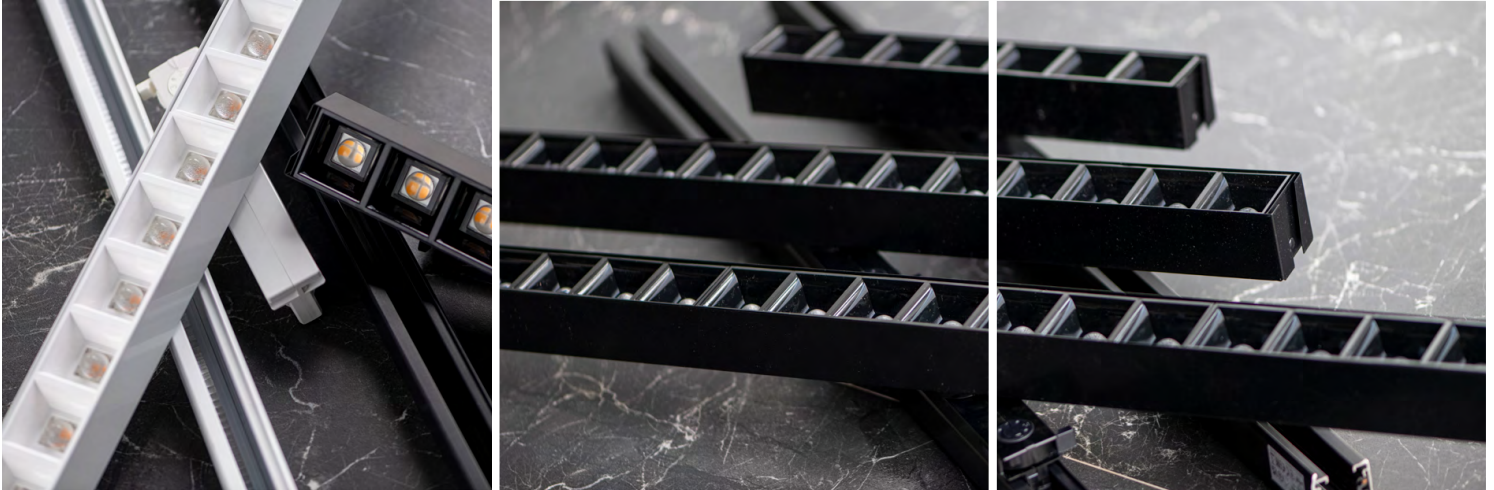

ZNL-TR7

ZNL-TR14

ZNL-TR21

ZNL - it is not possible to mount the luminaire in electronic circuits with dimmer

Enclosure material: steel, plastic

Minimalism that adapts to you

ZENLU is a collection of custom-made luminaires, designed with flexibility in mind. Offices, hotels, restaurants, lofts or modern apartments - wherever harmony of light and space counts. Freely choose the color and intensity of light, the color of the luminaires, lenses and diffusers.

Installation? As you wish - surface-mounted, on rails or suspended. ZENLU is low UGR, high efficiency and a 5-year warranty. Design and functionality, without compromise.

ZNL-TR7 14W...W

ZNL-TR7 14W...B