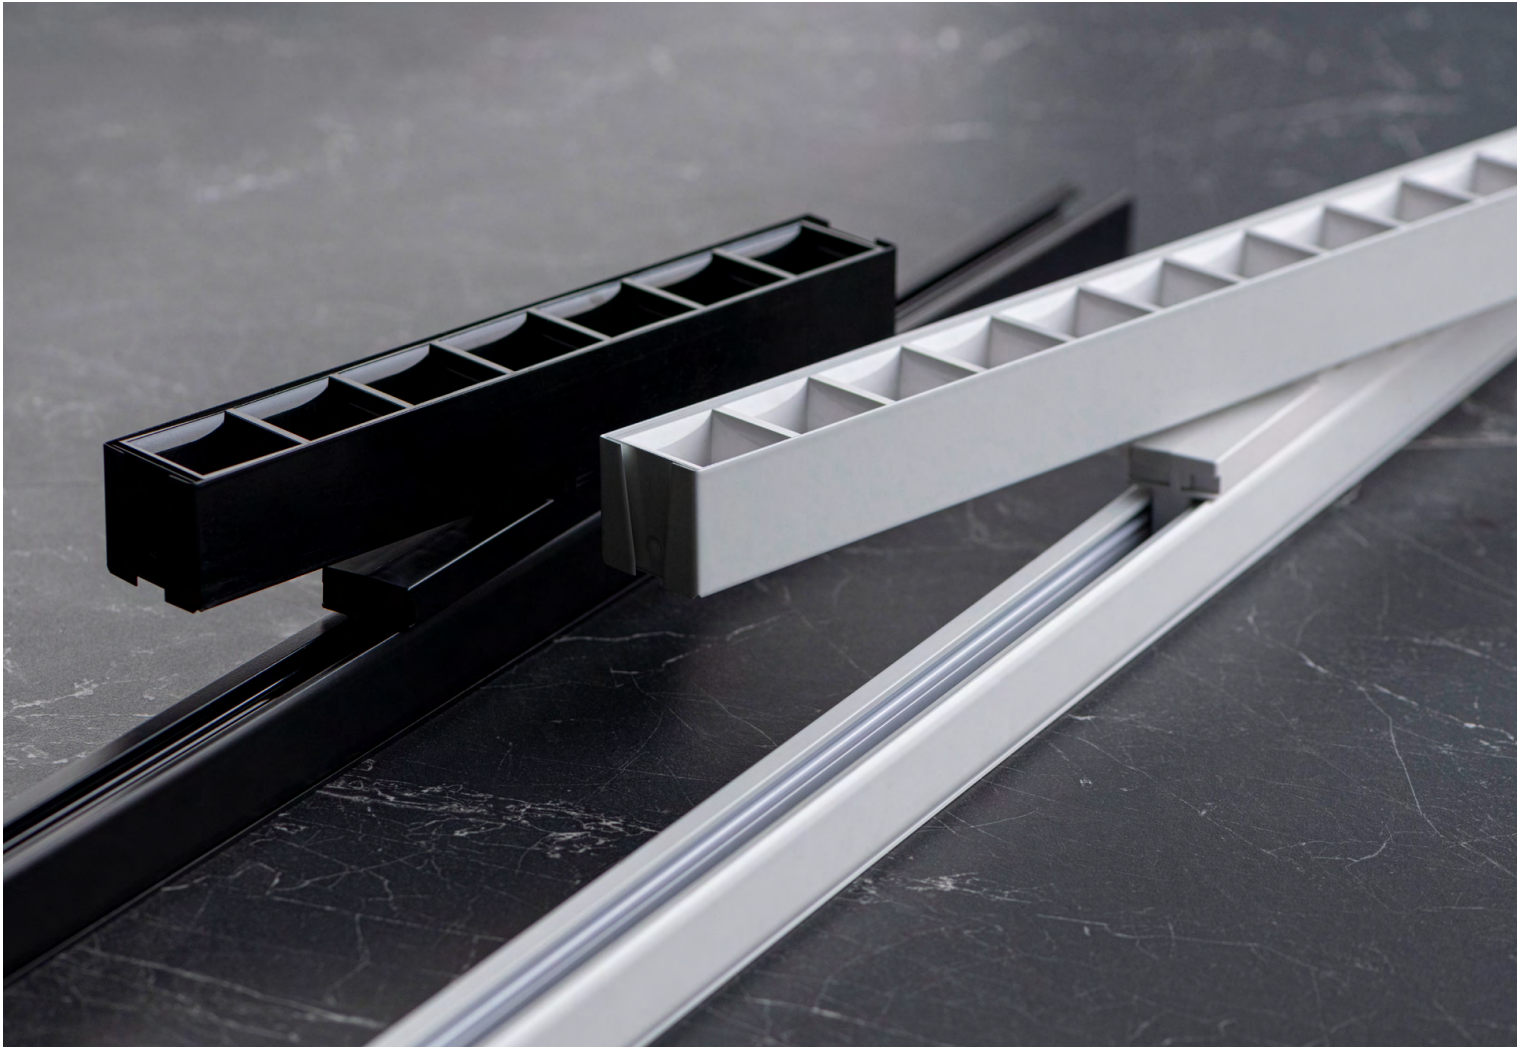

lumi**occo**

You create
we light up

ZENLU

ZNL-TR
— ZENLU

lumi**occo**

NAME	POWER	ILUMINATE	COLOUR TEMPERATURE	COLOUR RAL
ZNL-TR7 14WWW W	14W	1650lm	3000K	white
ZNL-TR7 14WNW W	14W	1700lm	4000K	white
ZNL-TR7 14WWW B	14W	1450lm	3000K	black
ZNL-TR7 14WNW B	14W	1550lm	4000K	black
ZNL-TR14 23WWW W	23W	2850lm	3000K	white
ZNL-TR14 28WWW W	28W	3300lm	3000K	white
ZNL-TR14 23WNW W	23W	2900lm	4000K	white
ZNL-TR14 28WNW W	28W	3350lm	4000K	white
ZNL-TR14 23WWW B	23W	2500lm	3000K	black
ZNL-TR14 28WWW B	28W	2900lm	3000K	black
ZNL-TR14 23WNW B	23W	2650lm	4000K	black
ZNL-TR14 28WNW B	28W	3050lm	4000K	black
ZNL-TR21 23WWW W	23W	3000lm	3000K	white
ZNL-TR21 32WWW W	32W	4000lm	3000K	white
ZNL-TR21 42WWW W	42W	4950lm	3000K	white
ZNL-TR21 23WNW W	23W	3150lm	4000K	white
ZNL-TR21 32WNW W	32W	4200lm	4000K	white
ZNL-TR21 42WNW W	42W	5150lm	4000K	white
ZNL-TR21 23WWW B	23W	2650lm	3000K	black
ZNL-TR21 32WWW B	32W	3550lm	3000K	black
ZNL-TR21 42WWW B	42W	4350lm	3000K	black
ZNL-TR21 23WNW B	23W	2800lm	4000K	black
ZNL-TR21 32WNW B	32W	3750lm	4000K	black
ZNL-TR21 42WNW B	42W	4600lm	4000K	black

ZNL-TR7

ZNL-TR14

ZNL-TR21

ZNL - it is not possible to mount the luminaire in electronic circuits with dimmer

Enclosure material: steel, plastic

Minimalism that adapts to you

ZENLU is a collection of custom-made luminaires, designed with flexibility in mind. Offices, hotels, restaurants, lofts or modern apartments - wherever harmony of light and space counts. Freely choose the color and intensity of light, the color of the luminaires, lenses and diffusers.

Installation? As you wish - surface-mounted, on rails or suspended. ZENLU is low UGR, high efficiency and a 5-year warranty. Design and functionality, without compromise.

ZNL-TR7 14W...W

ZNL-TR7 14W...B