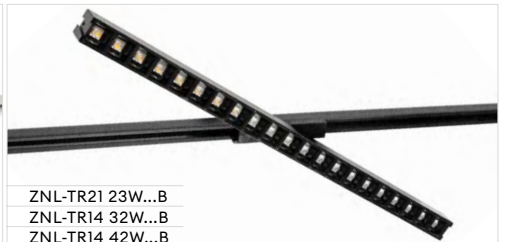

ZNL-TR7

ZNL-TR14

ZNL-TR21

ZNL - it is not possible to mount the luminaire in electronic circuits with dimmer

Enclosure material: steel, plastic

Minimalism that adapts to you

ZENLU is a collection of custom-made luminaires, designed with flexibility in mind. Offices, hotels, restaurants, lofts or modern apartments - wherever harmony of light and space counts. Freely choose the color and intensity of light, the color of the luminaires, lenses and diffusers.

Installation? As you wish - surface-mounted, on rails or suspended. ZENLU is low UGR, high efficiency and a 5-year warranty. Design and functionality, without compromise.

ZNL-TR7 14W...W

ZNL-TR7 14W...B

ZNL-TR14 23W...W
 ZNL-TR14 28W...W

ZNL-TR14 23W...B
 ZNL-TR14 28W...B

ZNL-TR21 23W...W
 ZNL-TR14 32W...W
 ZNL-TR14 42W...W

ZNL-TR21 23W...B
 ZNL-TR14 32W...B
 ZNL-TR14 42W...B