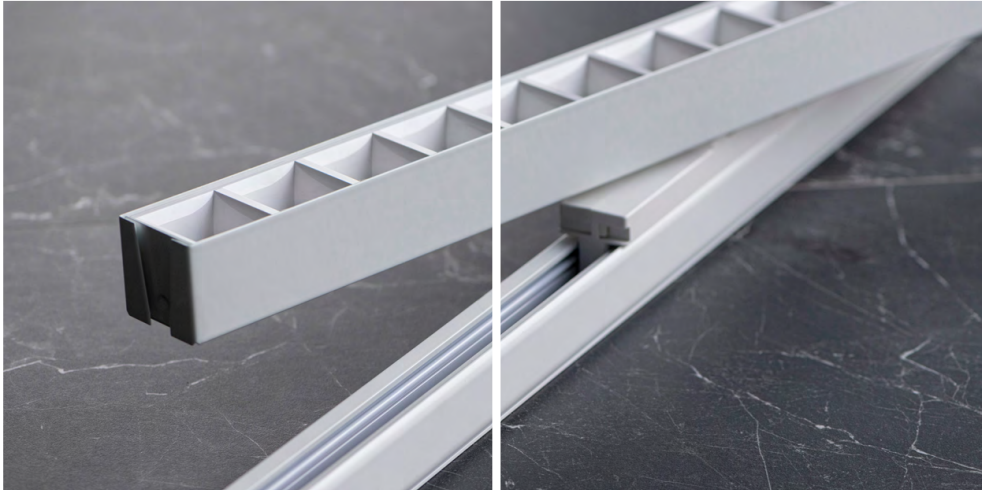

NAME	POWER	ILUMINATE	COLOUR TEMPERATURE	COLOUR RAL
ZNL-TR7 14WWW W	14W	1650lm	3000K	white
ZNL-TR7 14WNW W	14W	1700lm	4000K	white
ZNL-TR7 14WWW B	14W	1450lm	3000K	black
ZNL-TR7 14WNW B	14W	1550lm	4000K	black
ZNL-TR14 23WWW W	23W	2850lm	3000K	white
ZNL-TR14 28WWW W	28W	3300lm	3000K	white
ZNL-TR14 23WNW W	23W	2900lm	4000K	white
ZNL-TR14 28WNW W	28W	3350lm	4000K	white
ZNL-TR14 23WWW B	23W	2500lm	3000K	black
ZNL-TR14 28WWW B	28W	2900lm	3000K	black
ZNL-TR14 23WNW B	23W	2650lm	4000K	black
ZNL-TR14 28WNW B	28W	3050lm	4000K	black
ZNL-TR21 23WWW W	23W	3000lm	3000K	white
ZNL-TR21 32WWW W	32W	4000lm	3000K	white
ZNL-TR21 42WWW W	42W	4950lm	3000K	white
ZNL-TR21 23WNW W	23W	3150lm	4000K	white
ZNL-TR21 32WNW W	32W	4200lm	4000K	white
ZNL-TR21 42WNW W	42W	5150lm	4000K	white
ZNL-TR21 23WWW B	23W	2650lm	3000K	black
ZNL-TR21 32WWW B	32W	3550lm	3000K	black
ZNL-TR21 42WWW B	42W	4350lm	3000K	black
ZNL-TR21 23WNW B	23W	2800lm	4000K	black
ZNL-TR21 32WNW B	32W	3750lm	4000K	black
ZNL-TR21 42WNW B	42W	4600lm	4000K	black