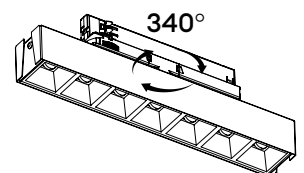

ZNL-TR7

ZNL-TR14

ZNL-TR21

ZNL - it is not possible to mount the luminaire in electronic circuits with dimmer

Enclosure material: steel, plastic

Minimalism that adapts to you

ZENLU is a collection of custom-made luminaires, designed with flexibility in mind. Offices, hotels, restaurants, lofts or modern apartments - wherever harmony of light and space counts. Freely choose the color and intensity of light, the color of the luminaires, lenses and diffusers.